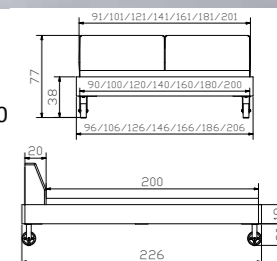

Height

Rena-step head of bed
Casual carbon 334
with contrast stitching
beige

Dimension cm

90, 100, 120, 140, 160, 180, 200
200 (210), 210 (220)

20

90, 100, 120, 140, 160, 180, 200
90 - 120 = 1 Kissen/coussin/cushion