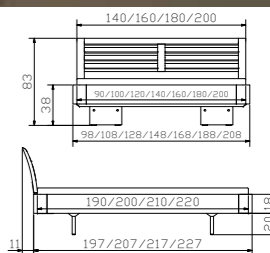

Claudio-inox
Cara
Aida

Herrendiener
Nachttisch
Kommode

Eiche cognac,
gebürstet, geölt

Valet
Table de nuit
Commode

Chêne cognac,
brossé, huilé

Dressboy
Bedside table
Chest of drawers

Oak cognac,
brushed, oiled

Dimension cm
45/28/107
50/40/40
103/40/77

Oak Modul Rahmen
Eiche cognac,
gebürstet, geölt
Breiten
Längen

Airo Eckteile/Füsse
Eiche cognac,
gebürstet, geölt
Breiten
Fusshöhe

Soleo Kopfteil
Eiche cognac,
gebürstet, geölt

Oak Modul cadre
Chêne cognac,
brossé, huilé
Largeurs
Longueurs

Airo pces d'angles/pieds
Chêne cognac,
brossé, huilé
Largeurs
Hauteur des pieds

Soleo tête de lit
Chêne cognac,
brossé, huilé

Oak Modul frame
Oak cognac,
brushed, oiled
Widths
Lengths

Airo corner pieces/feet
Oak cognac,
brushed, oiled
Widths
Height of feet

Soleo head of bed
Oak cognac,
brushed, oiled

Dimension cm

90, 100, 120, 140, 160, 180, 200
190, 200, 210, 220

90, 100, 120, 140, 160, 180, 200
20

140, 160, 180, 200