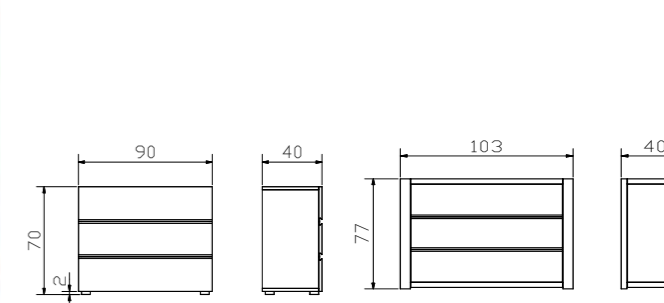

Accessoires/Accessories

Bettkasten/coffre à literie/bedding box

Conti

Conti

seitlich einziehbar. Bei Bettbreite 140 cm von vorne möglich. Bettfusshöhe von mindestens 20 cm erforderlich. Nicht verwendbar mit Crosstraver (Quertraverse). Bei Breite 160 cm mit Midtraver oder Crosstraver kann der Bettkasten nicht eingesetzt werden - verwenden Sie für diese Kombination die Crosstraver-Twin!

Optionen: Deckel **Cover** zu Conti nur in weiss, Stoffabdeckung **Sacco** in Polyester grau.

Insertion latérale. Pour les lits de 140 cm également possible par l'avant. Une hauteur minimum de 20 cm des pieds du lit est nécessaire. Non compatible avec Crosstraver (traverse transversale). L'insertion d'un coffre à literie sous un lit de largeur 160 cm avec Midtraver ou Crosstraver n'est pas possible - pour cette combinaison veuillez utiliser une Crosstraver-Twin!

Options: couvercle **Cover** pour Conti uniquement en blanc, tissu de protection **Sacco** en polyester gris.

Conti + Cover

Conti + Sacco

Herrendiener/valet/dressboy

Claudio-alu

- -anthracit
- -iron
- -chrom
- -inox

Bank + Kissen/banquette + coussin/bench + cushion

Vano Kissen zu/coussin pour/cushion for Resto

Ablagetische/Tables de nuit/Tables

Ablo-alu, -chrom + -inox

Jero-alu, -chrom + -inox

Jero

Nur bei Wandpaneelen montierbar
Convient uniquement pour panneaux muraux
Only suitable for wall panels

Osta

Plato

Nachttische/tables de nuit/bedside tables Kommoden/commodes/chests of drawers

Cubo

Cera + Covo Griffe/poignées/handles

Menza

Cara

Drema

Koro

Basso

Aida

Cessa

Covo = Cera, Cessa Griffe/poignées/handles