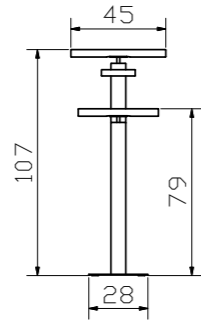

Herrendiener/valet/dressboy

Claudio-alu

- -anthracit
- -iron
- -chrom
- -inox