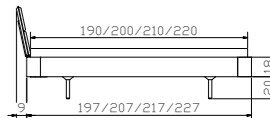

**Basso
Menza**

Kommode
Nachttisch

Eiche natur,
gebürstet, geölt

Commode
Table de nuit

Chêne naturel,
brossé, huilé

Chest of drawers
Bedside table

Oak natural,
brushed, oiled

Dimension cm
90/40/70
48/40/38

Oak Modul Rahmen
Eiche natur,
gebürstet, geölt
Breiten
Längen

Cora Eckteile/Füße
Eiche natur,
gebürstet, geölt
Breiten
Fusshöhe

Malta Kopfteil
Alpina anthrazit 391

Oak Modul cadre
Chêne naturel,
brossé, huilé
Largeurs
Longueurs

Cora pces d'angles/pieds
Chêne naturel,
brossé, huilé
Largeurs
Hauteur des pieds

Malta tête de lit
Alpina anthrazit 391

Oak Modul frame
Oak natural,
brushed, oiled
Widths
Lengths

Cora corner pieces/feet
Oak natural,
brushed, oiled
Lengths
Height of feet

Malta head of bed
Alpina anthrazit 391

Dimension cm

90, 100, 120, 140, 160, 180, 200
190, 200, 210, 220

90, 100, 120, 140, 160, 180, 200
20

120, 140, 160, 180, 200