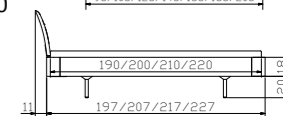

Claudio-inox
Cara
Aida

Herrendiener
Nachttisch
Kommode

Eiche cognac,
gebürstet, geölt

Valet
Table de nuit
Commode

Chêne cognac,
brossé, huilé

Dressboy
Bedside table
Chest of drawers

Oak cognac,
brushed, oiled

Dimension cm
45/28/107
50/40/40
103/40/77

Oak Modul Rahmen
Eiche cognac,
gebürstet, geölt
Breiten
Längen

Airo Eckteile/Füsse
Eiche cognac,
gebürstet, geölt
Breiten
Fusshöhe

Soleo Kopfteil
Eiche cognac,
gebürstet, geölt

Oak Modul cadre
Chêne cognac,
brossé, huilé
Largeurs
Longueurs

Airo pces d'angles/pieds
Chêne cognac,
brossé, huilé
Largeurs
Hauteur des pieds

Soleo tête de lit
Chêne cognac,
brossé, huilé

Oak Modul frame
Oak cognac,
brushed, oiled
Widths
Lengths

Airo corner pieces/feet
Oak cognac,
brushed, oiled
Widths
Height of feet

Soleo head of bed
Oak cognac,
brushed, oiled

Dimension cm

90, 100, 120, 140, 160, 180, 200
190, 200, 210, 220

90, 100, 120, 140, 160, 180, 200
20

140, 160, 180, 200