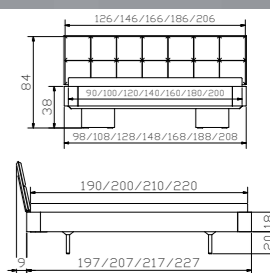

**Basso
Menza**

Kommode
Nachttisch

Eiche natur,
gebürstet, geölt

Commode
Table de nuit

Chêne naturel,
brossé, huilé

Chest of drawers
Bedside table

Oak natural,
brushed, oiled

Dimension cm
90/40/70
48/40/38

Oak Modul Rahmen
Eiche natur,
gebürstet, geölt
Breiten
Längen

Cora Eckteile/Füße
Eiche natur,
gebürstet, geölt
Breiten
Fusshöhe

Malta Kopfteil
Alpina anthrazit 391

Oak Modul cadre
Chêne naturel,
brossé, huilé
Largeurs
Longueurs

Cora pces d'angles/pieds
Chêne naturel,
brossé, huilé
Largeurs
Hauteur des pieds

Malta tête de lit
Alpina anthrazit 391

Oak Modul frame
Oak natural,
brushed, oiled
Widths
Lengths

Cora corner pieces/feet
Oak natural,
brushed, oiled
Lengths
Height of feet

Malta head of bed
Alpina anthrazit 391

Dimension cm

90, 100, 120, 140, 160, 180, 200
190, 200, 210, 220

90, 100, 120, 140, 160, 180, 200
20

120, 140, 160, 180, 200