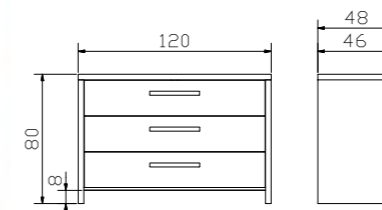

Accessoires/Accessories

Bettkasten/coffre à literie/bedding box

Conti

Conti

seitlich einziehbar. Bei Bettbreite 140 cm von vorne möglich. Bettfusshöhe von mindestens 20 cm erforderlich. Nicht verwendbar mit Crosstraver (Quertraverse). Bei Breite 160 cm mit Midtraver oder Crosstraver kann der Bettkasten nicht eingesetzt werden - verwenden Sie für diese Kombination die Crosstraver-Twin!

Optionen: Deckel **Cover** zu Conti nur in weiss, Stoffabdeckung **Sacco** in Polyester grau.

Insertion latérale. Pour les lits de 140 cm également possible par l'avant. Une hauteur minimum de 20 cm des pieds du lit est nécessaire. Non compatible avec Crosstraver (traverse transversale). L'insertion d'un coffre à literie sous un lit de largeur 160 cm avec Midtraver ou Crosstraver n'est pas possible - pour cette combinaison veuillez utiliser une Crosstraver-Twin!

Options: couvercle **Cover** pour Conti uniquement en blanc, tissu de protection **Sacco** en polyester gris.

Conti + Cover

Conti + Sacco

Herrendiener/valet/dressboy

Claudio-alu

- -anthracit
- -iron
- -chrom
- -inox

Bank + Kissen/banquette + coussin/bench + cushion

Vano Kissen zu/coussin pour/cushion for Resto

Ablagetische/Tables de nuit/Tables

Ablo-alu, -chrom + -inox

Jero-alu, -chrom + -inox

Jero

Nur bei Wandpaneelen montierbar
Convient uniquement pour panneaux muraux
Only suitable for wall panels

Osta

Plato

Nachttische/tables de nuit/bedside tables Kommoden/commodes/chests of drawers

Cubo

Cera + Covo Griffe/poignées/handles

Menza

Cara

Drema

Koro

Basso

Aida

Cessa

Covo = Cera, Cessa Griffe/poignées/handles