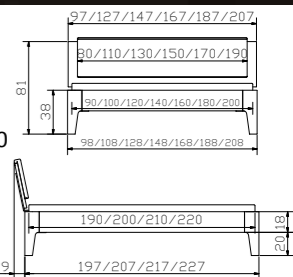

**Claudio-inox
Cessa**

Herrendiener
Kommode

Eiche natur,
gebürstet, geölt

Valet
Commode

Chêne naturel,
brossé, huilé

Dressboy
Chest of drawers

Oak natural,
brushed, oiled

Dimension cm
45/28/107
120/48/80

Oak Modul Rahmen
Eiche natur,
gebürstet, geölt
Breiten
Längen

Xylo Eckfüsse
Eiche natur,
gebürstet, geölt
Höhen

Varus + Ravo Kopfteil
Eiche natur, gebürstet,
geölt + Kissen Kunstleder
black 312

Oak Modul cadre
Chêne naturel,
brossé, huilé
Largeurs
Longueurs

Xylo pieds d'angles
Chêne naturel,
brossé, huilé
Hauteurs

Varus + Ravo tête de lit
chêne naturel, brossé,
huilé + coussin cuir
synthétique black 312

Oak Modul frame
Oak natural,
brushed, oiled
Widths
Lengths

Xylo corner feet
Oak natural,
brushed, oiled
Heights

Varus + Ravo head of bed
oak natural brushed, oiled
+ cushion synthetic
leather black 312

Dimension cm

90, 100, 120, 140, 160, 180, 200
190, 200, 210, 220

20(38), 25(43)

Varus
90/100, 120, 140, 160, 180, 200
Ravo
90/100, 120, 140, 160, 180, 200