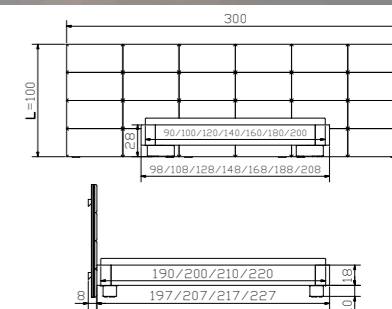

Opio-3/L wall panel syn-
thetic leather white 301
(only to fit on wall)

Dimension cm

90, 100, 120, 140,
160, 180, 200
190, 200, 210, 220

10

300/8/100

MODUL Bettrahmen/cadre de lit/bedframe

Breiten/Largeurs/Widths = 90, 100, 120, 140, 160, 180, 200 cm
Längen/Longueurs/Lengths = 190, 200, 210, 220 cm